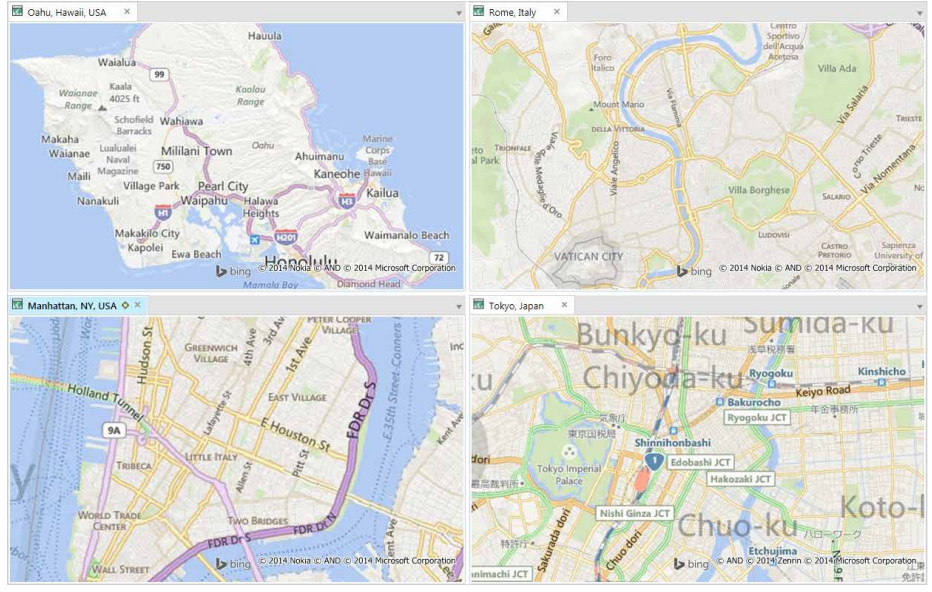

Left: The “Move Map to” feature. Right, the Bing roads layer showing Central London.

The data is delivered to MapInfo Pro in the form of map tiles. Mapping servers that work in this way are known as Tile Servers and are an efficient way to deliver background mapping data across the Internet.

MapInfo Pro free trial download: <http://www.mapinfo.com>

EXPECTED ROI

MapInfo® Premium Services provides inexpensive background street mapping for most areas of the world. As compared to buying data on DVDs and managing the data yourself, the background maps are kept up-to-date for you. The hassle of constantly installing and updating your street maps is avoided. Less time is spent finding the right street map. The Bing roads layer and the handy “Move Map to” capability are available with the click of a button.

Examples of Microsoft Bing mapping from around the world.

The maps are available with the click of a button!

FOR MORE INFORMATION, INCLUDING TO DOWNLOAD THE FREE TRIAL OF MAPINFO® PRO, VISIT OUR WEB SITE AT [HTTP://WWW.MAPINFO.COM](http://www.mapinfo.com)