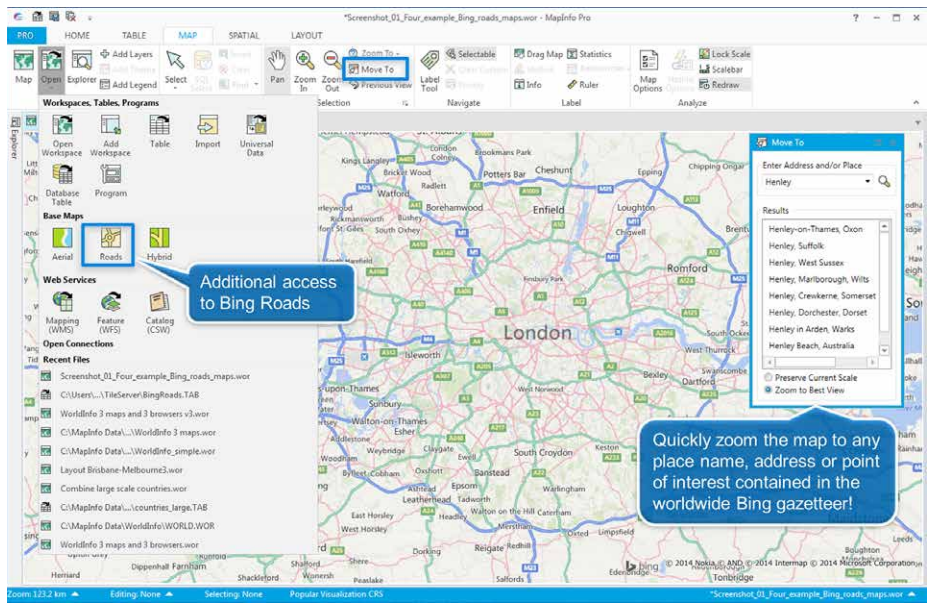

Left: The “Move Map to” feature. Right, the Bing roads layer showing Central London.

The data is delivered to MapInfo Pro in the form of map tiles. Mapping servers that work in this way are known as Tile Servers and are an efficient way to deliver background mapping data across the Internet.

MapInfo Pro free trial download: <http://www.mapinfo.com>

EXPECTED ROI

MapInfo® Premium Services provides inexpensive background street mapping for most areas of the world. As compared to buying data on DVDs and managing the data yourself, the background maps are kept up-to-date for you. The hassle of constantly installing and updating your street maps is avoided. Less time is spent finding the right street map. The Bing roads layer and the handy “Move Map to” capability are available with the click of a button.

Examples of Microsoft Bing mapping from around the world.

The maps are available with the click of a button!

FOR MORE INFORMATION, INCLUDING TO DOWNLOAD THE FREE TRIAL OF MAPINFO® PRO, VISIT OUR WEB SITE AT [HTTP://WWW.MAPINFO.COM](http://www.mapinfo.com)