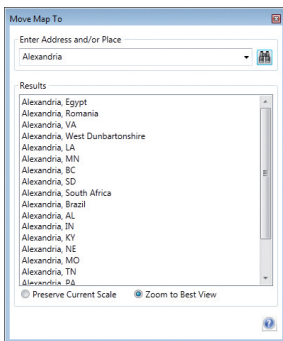

MAPINFO® PREMIUM SERVICES DATA SHEET

UP-TO-DATE WORLDWIDE STREET
MAPPING AT THE CLICK OF A BUTTON.

Product overview

The MapInfo Premium Service option provides MapInfo Pro Users with additional access to Bing® Road maps, and a very handy “Move Map to” capability. As the mapping is provided as a service, this is an alternative to purchasing data that must be downloaded or installed from DVDs

Left: The “Move Map to” feature. Right, the Bing roads layer showing Central London.

The data is delivered to MapInfo Pro in the form of map tiles. Mapping servers that work in this way are known as Tile Servers and are an efficient way to deliver background mapping data across the Internet.